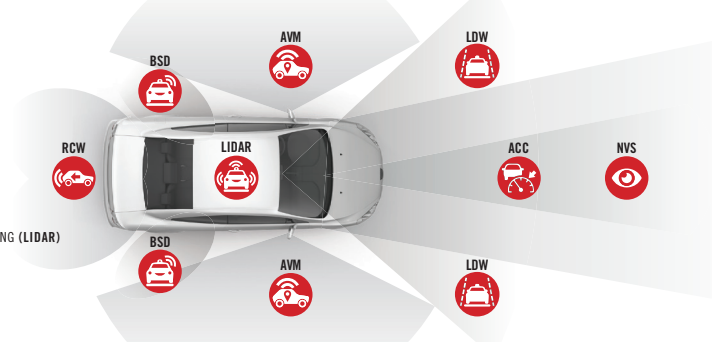

AUTEL[®] MAXISYS[™]

ADAS

ADVANCED DRIVER ASSISTANCE SYSTEM

SYSTEM COVERAGE

- ADAPTIVE CRUISE CONTROL (ACC)
- AROUND VIEW MONITORING (AVM)
- BLIND SPOT DETECTION (BSD)
- LANE DEPARTURE WARNING (LDW)
- LIGHT IMAGING DETECTION & RANGING (LIDAR)
- NIGHT VISION SYSTEM (NVS)
- REAR COLLISION WARNING (RCW)

AUTEL ADAS PACKAGES INCLUDE:	STANDARD FRAME STATIONARY	MA600 FRAME PORTABLE	MAXISYS MS909 & MAXIFLASH VCI	ADAS SOFTWARE	ACC	AVM	BSD	LDW	LIDAR	NVS	RCW
 <p>ADAS LDW 2.0 PART NO. LDW20 Expands Lane Departure Warning Calibration Capabilities</p>		-	-		-	-	-		-	-	-
 <p>ADAS LDW 2.0T PART NO. LDW20T Expands Lane Departure Warning Calibration Capabilities</p>		-			-	-	-		-	-	-
 <p>MA600 LDW 2.0 PART NO. MA60020 Expands Lane Departure Warning Calibration Capabilities</p>	-		-		-	-	-		-	-	-
 <p>MA600 LDW 2.0T PART NO. MA60020T Expands Lane Departure Warning Calibration Capabilities</p>	-				-	-	-		-	-	-
 <p>ADAS ALL SYSTEMS 2.0 PART NO. AS20 The Ultimate for Calibration Capabilities</p>		-	-								
 <p>ADAS ALL SYSTEMS 2.0T PART NO. AS20T The Ultimate for Calibration Capabilities</p>		-									
 <p>MA600 ALL SYSTEMS 2.0 PART NO. MAS20 The Ultimate for Calibration Capabilities</p>	-		-								
 <p>MA600 ALL SYSTEMS 2.0T PART NO. MAS20T The Ultimate for Calibration Capabilities</p>	-										